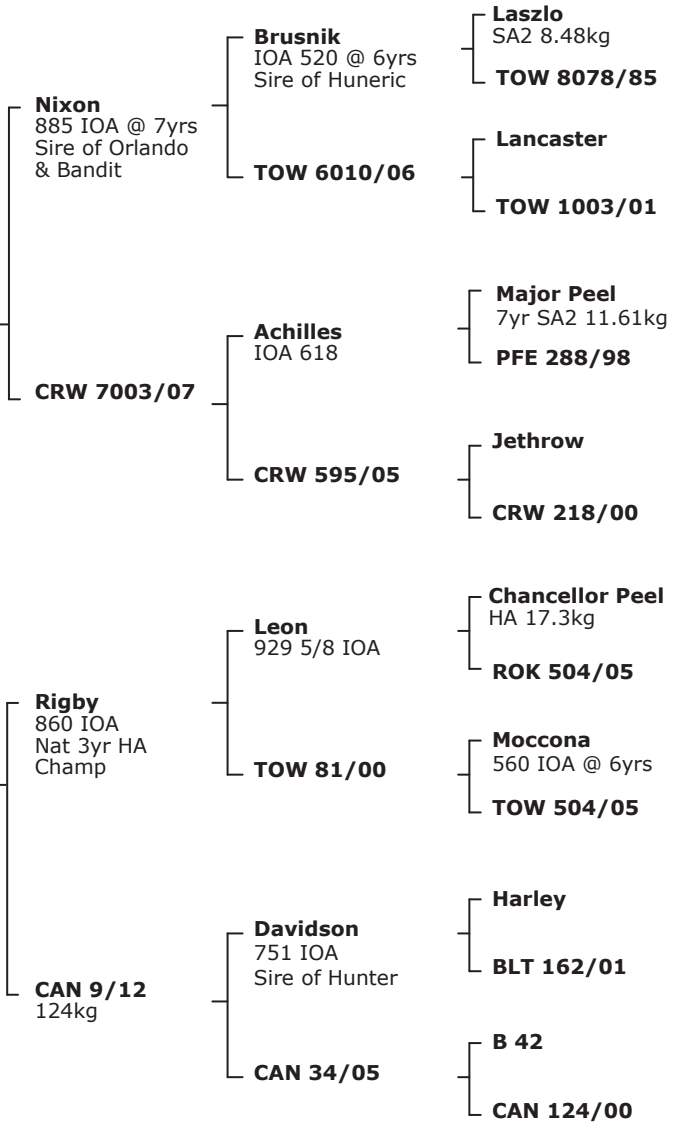

Price: _____
 Purchaser: _____

Progeny of
FOV 7317/17

Apex
 708 IOA @ 5yrs
 Sire of Robert Hay

FOV 7317/17
 Full sister to
 Mordecai
 100kg

Recipient Wt: 129kg

Comment: Sire Apex is also the sire of our new sire Robert Hay. His strong heritability was what first attracted us to Apex genetics. Dam 7317 is a full sister to our impressive new 2yr old sire Mordecai (516 4/8 IOA @ 2yrs) which is bigger than Cane at the same age.